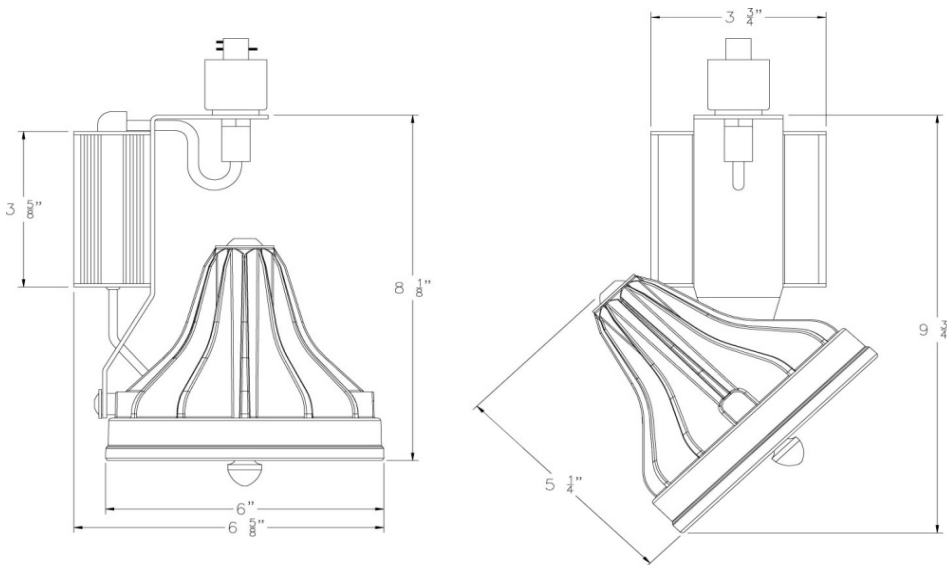

TruColor TL-18 Track Light Fixture

TL-18 Series

APPLICATION:

Retail and commercial accent and display lighting

CONSTRUCTION:

Die-cast aluminum lamp housing and base with Robust thermal platform
Extruded aluminum power supply housing
Polycarbonate lens
Powder coat paint

MOUNTING:

Available for track, canopy and busway

LABELING:

UL and CUL listed

OPTICS:

High performance LED light engine
LED Emitters: 85 lumens per watt
Color Temp: 2750, 3000, 3500, 4200
CRI: 85 - 75 (depending on CCT)
L70 Life: 64,000 hrs

Lumen Output:

Gross: 1,530
Optics Efficiency: 95% (Typical)
Net Spot: 1,450
Net Medium: 1,340
Net Diffused: 1,300

Performance Data:

Voltage 120 - 277 VAC
Amps @ 120: 0.162
Amps @ 277: 0.071

retrofit your thinking

ORDERING INFORMATION

Model	Finish	CCT (K)	Inner Optics	Outer Optics
TL18-	B = Black W = White S = Silver C = Custom	27 = 2750 30 = 3000 35 = 3500 42 = 4200	RS = Spot M = Medium D = Diffused	RS = Spot M = Medium D = Diffused

Example TL18-B35MD