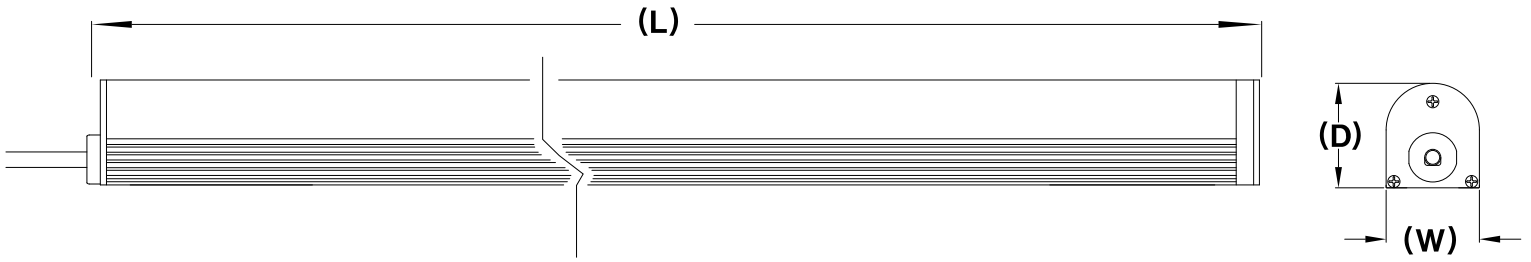

# TrūColor LS™

LED Fluorescent Replacement Fixture  
LS Series

retrofit your thinking

Model #	Description	CCT (K)	Lumen Output (Total)	Life (Hrs)	CRI (Typical)	Energy (Watts)	Dimensions		
							(L)	(W)	(D)
LS-C6-xxxxK	72" Light Fixture - Center	See Chart	2,235	64,000	80	284	69.7"	1.80"	2.00"
LS-R6-xxxxK	72" Light Fixture - Right End	See Chart	1,117	64,000	80	15.1	69.7"	1.80"	2.00"
LS-L6-xxxxK	72" Light Fixture - Left End	See Chart	1,117	64,000	80	15.1	69.7"	1.80"	2.00"
LS-C5-xxxxK	60" Light Fixture - Center	See Chart	2,275	64,000	80	28.9	58.8"	1.80"	2.00"
LS-R5-xxxxK	60" Light Fixture - Right End	See Chart	1,137	64,000	80	16.6	58.8"	1.80"	2.00"
LS-L5-xxxxK	60" Light Fixture - Left End	See Chart	1,137	64,000	80	16.6	58.8"	1.80"	2.00"
LS-C4-xxxxK	48" Light Fixture - Center	See Chart	2,040	64,000	80	29.3	47.2"	1.80"	2.00"
LS-R4-xxxxK	48" Light Fixture - Right End	See Chart	1,020	64,000	80	13.2	47.2"	1.80"	2.00"
LS-L4-xxxxK	48" Light Fixture - Left End	See Chart	1,020	64,000	80	13.2	47.2"	1.80"	2.00"
LS-C3-xxxxK	36" Light Fixture - Center	See Chart	1,530	64,000	80	21.3	36"	1.80"	2.00"
LS-R3-xxxxK	36" Light Fixture - Right End	See Chart	765	64,000	80	10.5	36"	1.80"	2.00"
LS-L3-xxxxK	36" Light Fixture - Left End	See Chart	765	64,000	80	10.5	36"	1.80"	2.00"
LS-C2-xxxxK	24" Light Fixture - Center	See Chart	1,020	64,000	80	14	24.75"	1.80"	2.00"
LS-R2-xxxxK	24" Light Fixture - Right End	See Chart	510	64,000	80	7.2	24.75"	1.80"	2.00"
LS-L2-xxxxK	24" Light Fixture - Left End	See Chart	510	64,000	80	7.2	24.75"	1.80"	2.00"